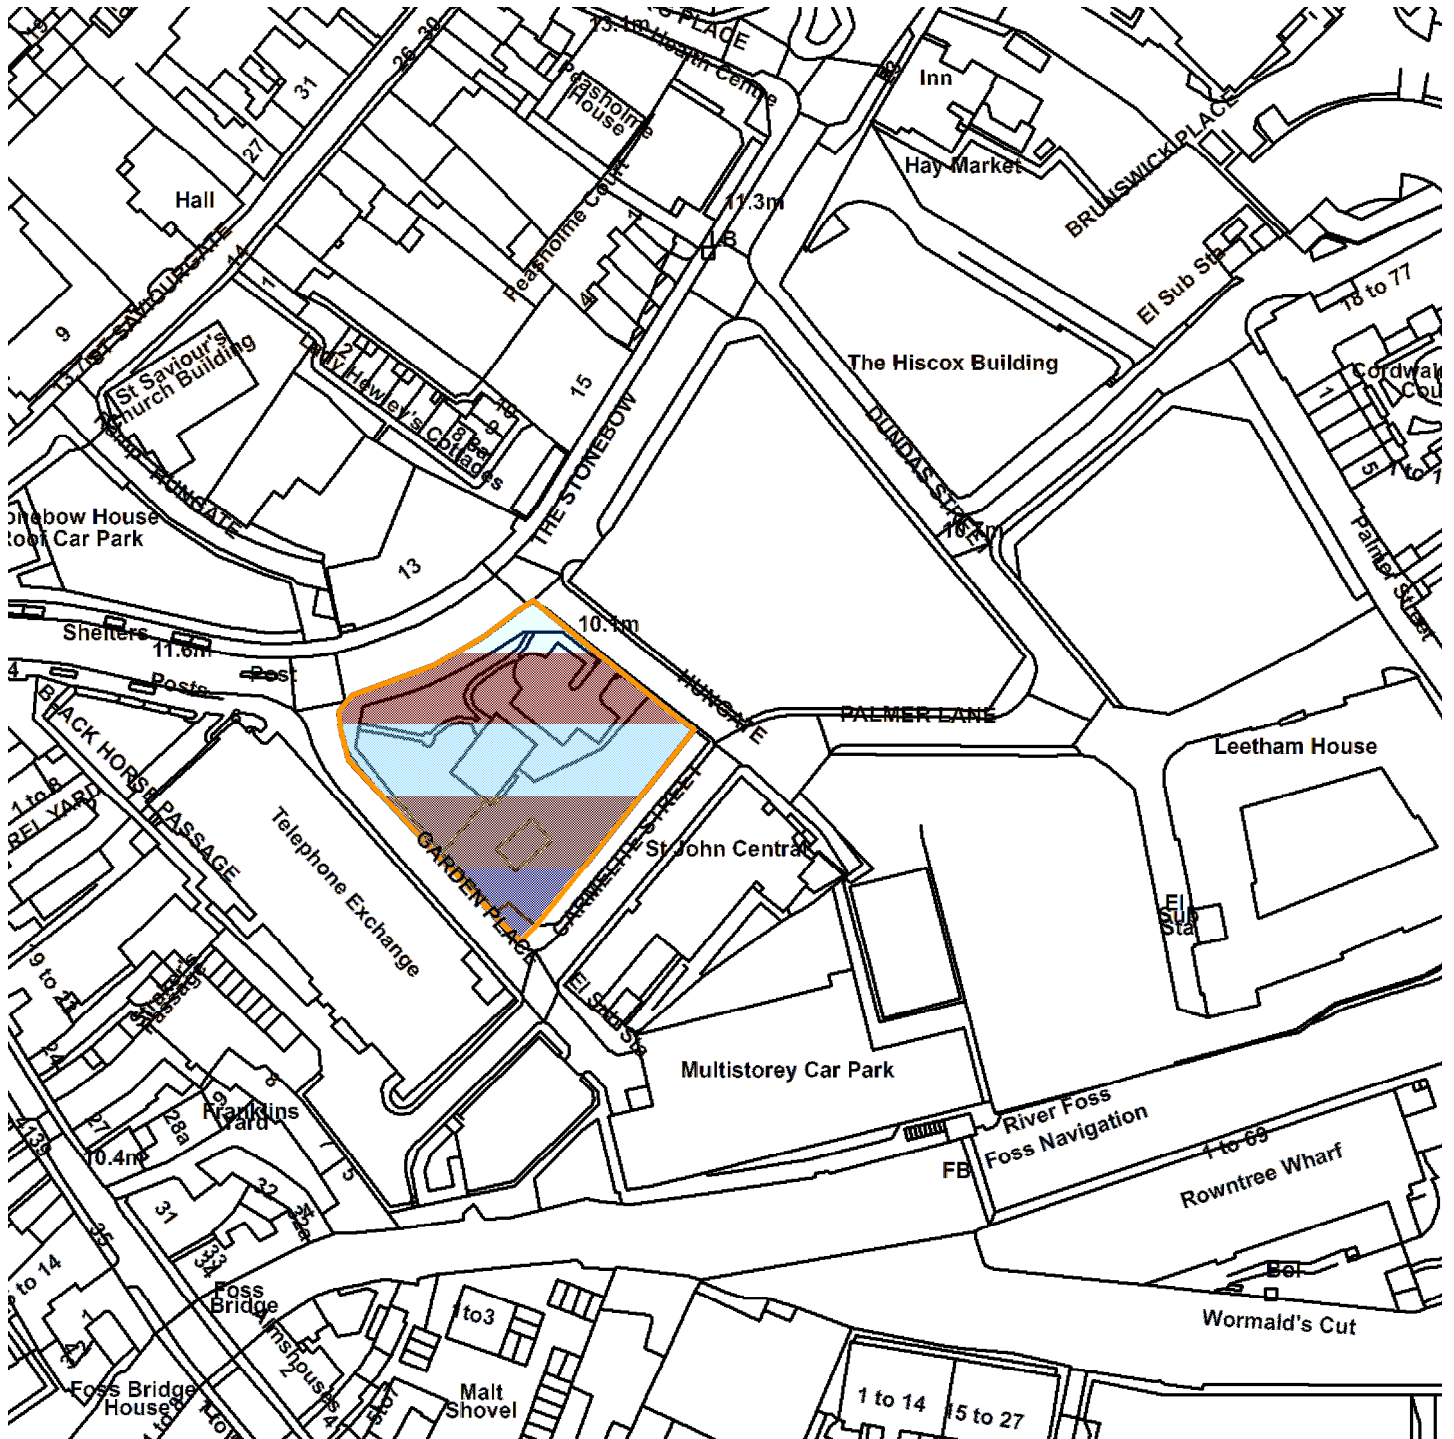

# 17/03032/REMM

Block G, Hungate Development Site, York

Scale : 1:1585

Reproduced from the Ordnance Survey map with the permission of the Controller of Her Majesty's Stationery Office © Crown Copyright 2000.

Unauthorised reproduction infringes Crown Copyright and may lead to prosecution or civil proceedings.

<b>Organisation</b>	City of York Council
<b>Department</b>	Economy and Place
<b>Comments</b>	Site Location Plan
<b>Date</b>	06 February 2018
<b>SLA Number</b>	